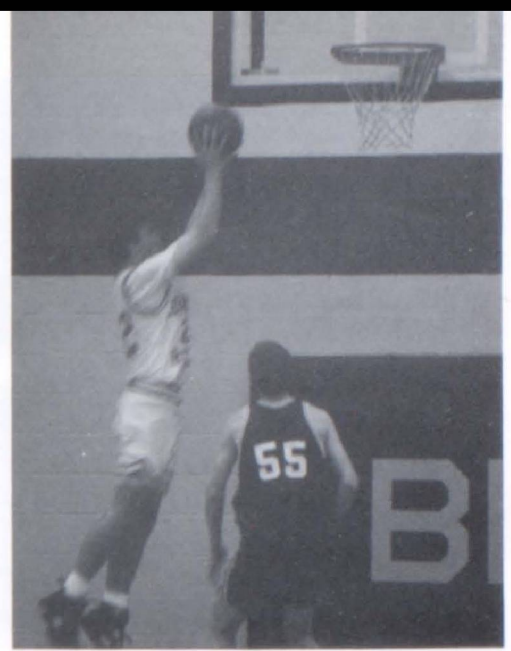

J. Morris

J. Morris

UP, UP, AND AWAY! Travis Polash goes up for two points against the Genesee Wolves. Travis helped the team with 314 points this season.

INTENSITY! Kevin Gavenda tries to intimidate his opponent by staring him down! It seems to work; Kevin had 33 steals this season.

VARSITY BOYS BASKETBALL Front row: David Grollmund, Jason Saylor, Kevin Gavenda, Elliott Lowe, Jeremy Saylor, Mike Worden Back row: Manager Tony Bush, Craig Willcutt, Robert Czeiszperger, Joe Jungnitsch, Marty Cartwright, Travis Polash, Jason Pendleton, Coach Gary Schestag